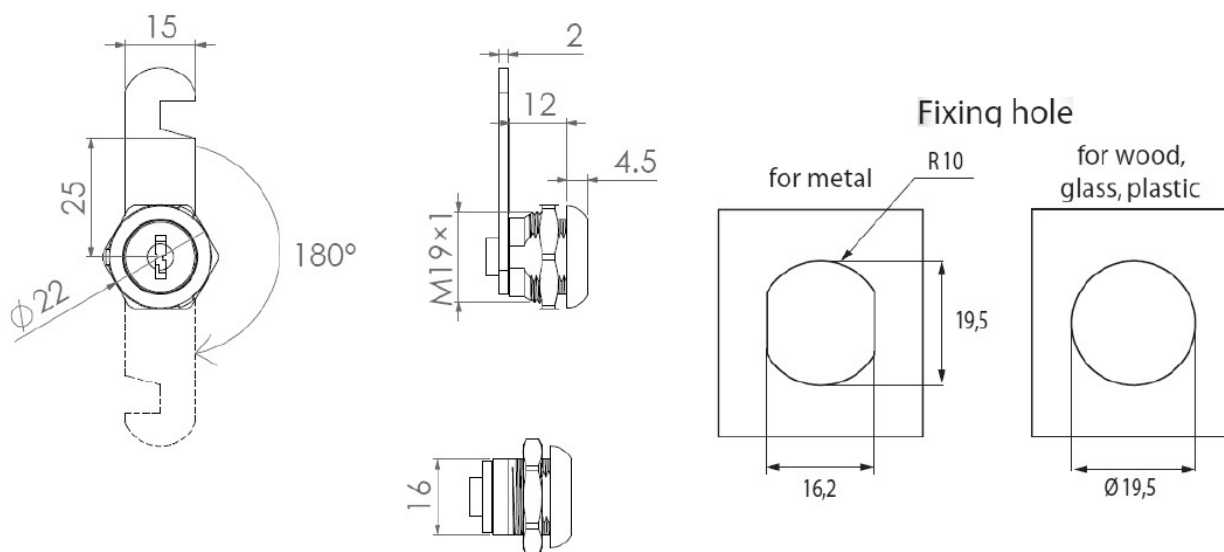

PRODUCT SHEET

Description:

Cam Lock 1912, 180DG, Cam A09 Hooked, LH, KA D20, CPL,CK SISO Cam Mounted 12 O'clock when Open, W/Hook Opening on Right, Side, F/Left Hand Doors, Cam Plate Riveted onto the Lock, Max, 6mm Panel Thickness

Item number:

14.04.432-1

Units	Box	Carton	HS Code	Barcode
Pcs.	30	240	8301300000	
				5704866437424

SISO A/S

Mileparken 11
DK-2740 Skovlunde
Denmark
VAT: DK 24786013

Phone +45 45 830 900

www.siso.dk
siso@siso.dk

Danske Bank
Nytorv Branch
Copenhagen
SWIFT: DABADKKK

Account no.
4180 3112 112936
IBAN Account
DK7230003112112936